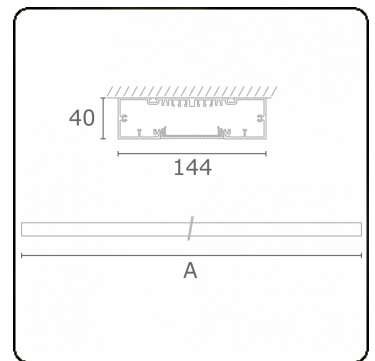

Re-LED Direct - MPO - HO 150mA - ANO
05.91010593-0001

Fixture details

Mounting	Ceiling
Light emission	Direct
Fitting cover	micro prismatic diffuser
Protection rate	IP 20
Housing	Aluminium
Finish	anodized finish
Certificates	CE, ISO 9001

Electric details

Protection class	I
Supply	230V
Control gear box	Current driver

Lamp details

Lamptype	LED 3000K
Wattage	3,2W
Gross luminous flux	5760
Luminaire power	31,7W
Number	9
Lifetime LED module	L80/B10 > 72000h
Color tolerance	MacAdam 3
CRI	>80

Photometric details

UGR	>19
CIE Fluxcode	58 89 98 100 54

Dimensions

A	2530 mm
---	---------

Remarks

Ceiling luminaire - Direct - HO 150mA - MPO - ANO

ENERGY

Verrijgbaar op aanvraag.