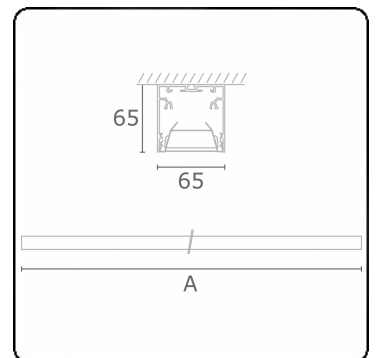

Rekta 65x65 Direct - VDT - HO 150mA - ANO  
05.94024563-0001

**Fixture details**

Mounting	Ceiling
Light emission	Direct
Fitting cover	VDT louvre
Protection rate	IP 20
Housing	Aluminium
Finish	anodized finish
Certificates	CE, ISO 9001

**Photometric details**

UGR	<19
CIE Fluxcode	80 99 100 100 76

**Dimensions**

A	1690 mm
---	---------

**Remarks**

Ceiling luminaire - Direct - HO 150mA - VDT - ANO

**ENERGY**

Verrijgbaar op aanvraag.