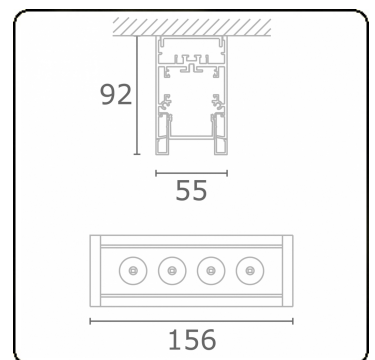

Focus 2.1
05.742043-9999

Fixture details

Mounting	Ceiling
Light emission	Spotlight
Protection rate	IP 20
Housing	Aluminium
Finish	RAL colour at your choice
Certificates	CE, ISO 9001

Electric details

Protection class	I
Supply	230V
Control gear box	Current driver

Lamp details

Lamptype	LED 3000K 32°
Wattage	4x1W
Gross luminous flux	504
Luminaire power	5,9W
Number	1
Lifetime LED module	L70/B50 > 60000h
Color tolerance	MacAdam 3
CRI	80

Photometric details

UGR	<19
CIE Fluxcode	96 99 100 100 85

ENERGY

Verrijgbaar op aanvraag.

Disponible sur demande.

Available on request.

Auf Anfrage.

WXYZ
kWh/1000h

MULTILINE®

2019/2015