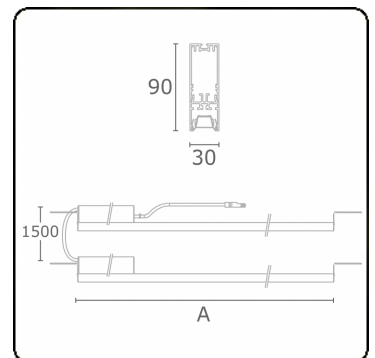

Electric details

Protection class	I
Supply	230V
Control gear box	Current driver DALI/TD

Lamp details

Lamptype	LED 4000K
Wattage	5,6W
Gross luminous flux	2 x 4260
Luminaire power	49,6W
Number	2 x 4
Lifetime LED module	L80/B10 > 102000h
Color tolerance	MacAdam 3
CRI	>80

Photometric details

UGR	17,0/18,2
CIE Fluxcode	90 99 100 100 68

Dimensions

A	1124 mm
---	---------

Remarks

VDT louvre 500mA

ENERGY

Verrijgbaar op aanvraag.