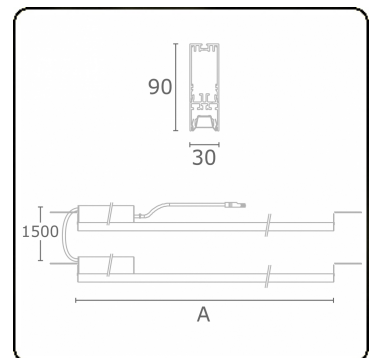

Rekta 30 SAPP - VDT - LO 500mA - 2 luminaires - RAL
07.23124254-9999

Fixture details

Mounting	Ceiling recessed
Light emission	Direct
Fitting cover	VDT louvre
Protection rate	IP 20
Housing	Aluminium
Finish	RAL colour at your choice
Certificates	CE, ISO 9001

Electric details

Protection class	I
Supply	230V
Control gear box	Current driver DALI/TD

Lamp details

Lamptype	LED 4000K
Wattage	5,7W
Gross luminous flux	2 x 5000
Luminaire power	62,7W
Number	2 x 5
Lifetime LED module	L80/B10 > 72000h
Color tolerance	MacAdam 3
CRI	>80

Photometric details

UGR	17,0/18,2
CIE Fluxcode	90 99 100 100 68

Dimensions

A	1404 mm

Remarks

VDT louvre 500mA

ENERGY

Verrijgbaar op aanvraag.

Disponible sur demande.

Available on request.

Auf Anfrage.

WXYZ
kWh/1000h

MULTILINE®

2019/2015