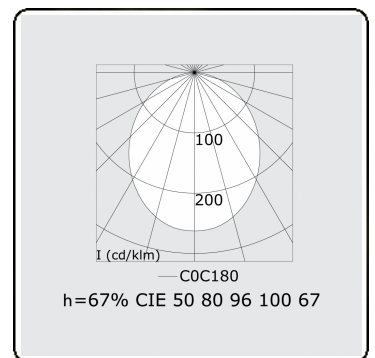

Electric details

Protection class	I
Supply	230V
Control gear box	Current driver DALI/TD

Lamp details

Lamptype	LED 4000K
Wattage	7,1W
Gross luminous flux	8550
Luminaire power	47,2W
Number	6
Lifetime LED module	L80/B10 > 102000h
Color tolerance	MacAdam 3
CRI	>80

Photometric details

UGR	>19
CIE Fluxcode	50 80 96 100 67

Dimensions

A	1690 mm
---	---------

Remarks

Ceiling luminaire - Direct - HO 325mA - satin - ANO

ENERGY

Verrijgbaar op aanvraag.