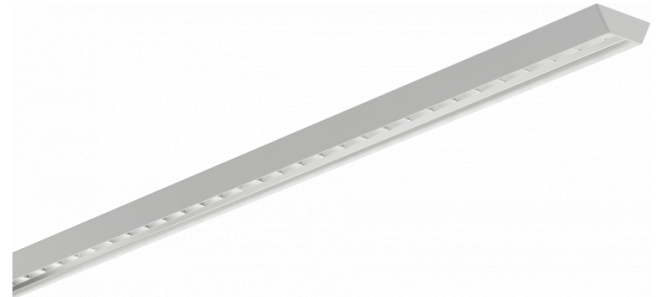

Biko Direct - VDT - LO 400mA - RAL
07.44024154-9999

Fixture details

Mounting	Ceiling recessed
Light emission	Direct
Fitting cover	VDT louvre
Protection rate	IP 20
Housing	Aluminium
Finish	RAL colour at your choice
Certificates	CE, ISO 9001

Electric details

Protection class	I
Supply	230V
Control gear box	Current driver DALI/TD

Lamp details

Lamptype	LED 4000K
Wattage	4,4W
Gross luminous flux	4325
Luminaire power	24,5W
Number	5
Lifetime LED module	L80/B10 > 72000h
Color tolerance	MacAdam 3
CRI	>80

Photometric details

UGR	<19
CIE Fluxcode	93 99 100 100 61

Dimensions

A	1404 mm
---	---------

Remarks

Recessed luminaire - Direct - LO 400mA - VDT louvre - RAL

ENERGY

Verkrijgbaar op aanvraag.