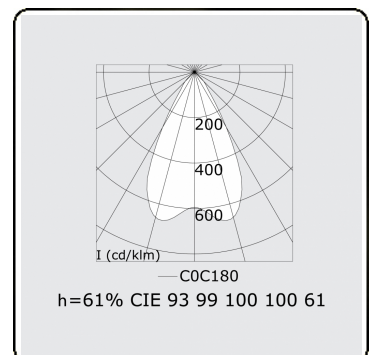

Electric details

Protection class	I
Supply	230V
Control gear box	Current driver DALI/TD

Lamp details

Lamptype	LED 4000K
Wattage	4,4W
Gross luminous flux	4325
Luminaire power	24,5W
Number	5
Lifetime LED module	L80/B10 > 72000h
Color tolerance	MacAdam 3
CRI	>80

Photometric details

UGR	<19
CIE Fluxcode	93 99 100 100 61

Dimensions

A	1404 mm
---	---------

Remarks

Recessed luminaire - Direct - LO 400mA - VDT louvre - RAL

ENERGY

Verkrijgbaar op aanvraag.