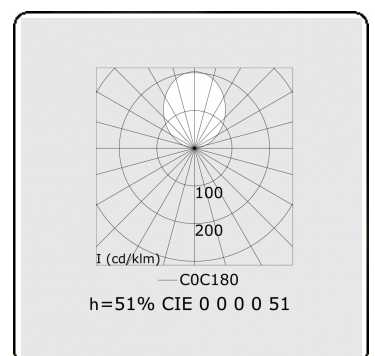

Electric details

Protection class	I
Supply	230V
Control gear box	Current driver

Lamp details

Lamptype	LED 3000K
Wattage	7,1W
Gross luminous flux	14795
Luminaire power	86,4W
Number	11
Lifetime LED module	L80/B10 > 102000h
Color tolerance	MacAdam 3
CRI	>80

Photometric details

UGR	>19
CIE Fluxcode	50 80 96 100 51
CIE Fluxcode Indirect	00 00 00 00 51

Dimensions

A	1696 mm
---	---------

Remarks

Suspended luminaire - Direct/Indirect - HO 325mA - satin (flush) - Wood 1/RAL