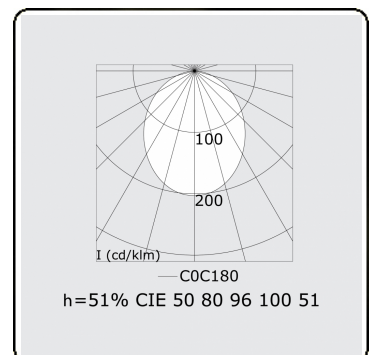

Electric details

Protection class	I
Supply	230V
Control gear box	Current driver

Lamp details

Lamptype	LED 3000K
Wattage	7,1W
Gross luminous flux	14795
Luminaire power	86,4W
Number	11
Lifetime LED module	L80/B10 > 102000h
Color tolerance	MacAdam 3
CRI	>80

Photometric details

UGR	>19
CIE Fluxcode	50 80 96 100 51
CIE Fluxcode Indirect	00 00 00 00 51

Dimensions

A	1696 mm
---	---------

Remarks

Suspended luminaire - Direct/Indirect - HO 325mA - satin (flush) - Wood 1/RAL