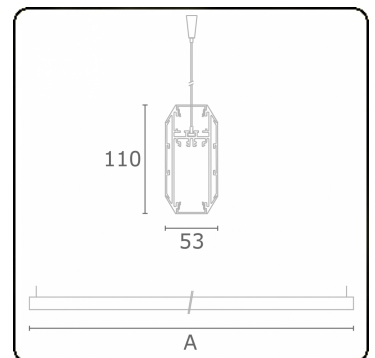

Photometric details

UGR	>19
CIE Fluxcode	50 80 96 100 51
CIE Fluxcode Indirect	00 00 00 00 51

Dimensions

A	1696 mm
---	---------

Remarks

Suspended luminaire - Direct/Indirect - HO 325mA - satin (flush) - Wood 1/RAL