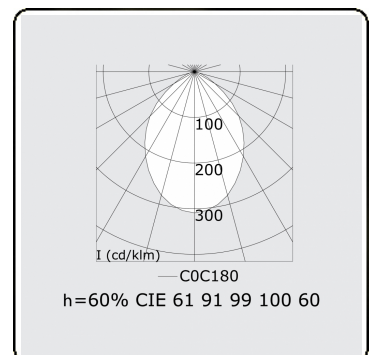

Electric details

Protection class	I
Supply	230V
Control gear box	Current driver

Lamp details

Lamptype	LED 4000K
Wattage	3,2W
Gross luminous flux	5400
Luminaire power	28,1W
Number	8
Lifetime LED module	L80/B10 > 102000h
Color tolerance	MacAdam 3
CRI	>80

Photometric details

UGR	<19
CIE Fluxcode	61 91 99 100 60

Dimensions

A	2250 mm
---	---------

Remarks

Ceiling luminaire - Direct - HO 150mA - MPO - ANO

ENERGY

Verrijgbaar op aanvraag.