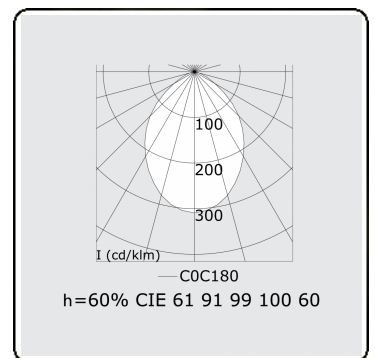

Electric details

Protection class	I
Supply	230V
Control gear box	Current driver DALI/TD

Lamp details

Lamptype	LED 4000K
Wattage	3,2W
Gross luminous flux	5400
Luminaire power	28,1W
Number	8
Lifetime LED module	L80/B10 > 102000h
Color tolerance	MacAdam 3
CRI	>80

Photometric details

UGR	<19
CIE Fluxcode	61 91 99 100 60

Dimensions

A	2250 mm
---	---------

Remarks

Ceiling luminaire - Direct - HO 150mA - MPO - ANO

ENERGY

Verrijgbaar op aanvraag.