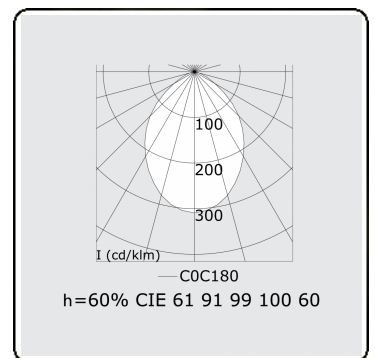

Electric details

Protection class	I
Supply	230V
Control gear box	Current driver

Lamp details

Lamptype	LED 4000K
Wattage	3,2W
Gross luminous flux	4050
Luminaire power	21,1W
Number	6
Lifetime LED module	L80/B10 > 102000h
Color tolerance	MacAdam 3
CRI	>80

Photometric details

UGR	<19
CIE Fluxcode	61 91 99 100 60

Dimensions

A	1684 mm
---	---------

Remarks

Recessed luminaire (trimless) - Direct - HO 150mA - MPO - ANO

ENERGY

A
 Verkrijgbaar op aanvraag.
B
 Disponible sur demande.
C
D
 Available on request.
E
F
 Auf Anfrage.
G