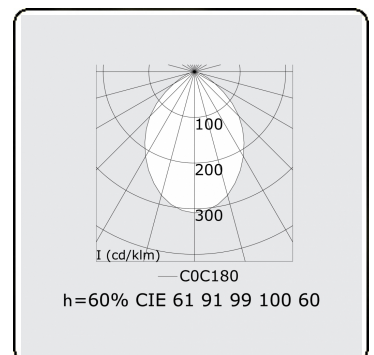

Electric details

Protection class	I
Supply	230V
Control gear box	Current driver DALI/TD

Lamp details

Lamptype	LED 4000K
Wattage	3,2W
Gross luminous flux	4050
Luminaire power	21,1W
Number	6
Lifetime LED module	L80/B10 > 102000h
Color tolerance	MacAdam 3
CRI	>80

Photometric details

UGR	<19
CIE Fluxcode	61 91 99 100 60

Dimensions

A	1684 mm
---	---------

Remarks

Recessed luminaire (trimless) - Direct - HO 150mA - MPO - ANO

ENERGY 

Verrijgbaar op aanvraag.