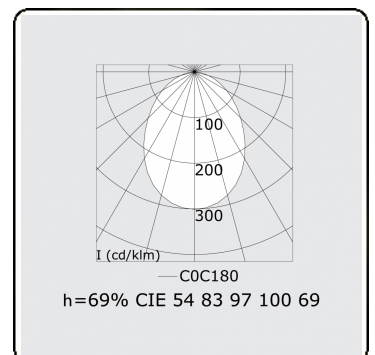

Electric details

Protection class	I
Supply	230V
Control gear box	Current driver

Lamp details

Lamptype	LED 4000K
Wattage	3,2W
Gross luminous flux	4725
Luminaire power	24,6W
Number	7
Lifetime LED module	L80/B10 > 72000h
Color tolerance	MacAdam 3
CRI	>80

Photometric details

UGR	>19
CIE Fluxcode	54 83 97 100 69

Dimensions

A	1970 mm
---	---------

Remarks

Ceiling luminaire - Direct - HO 150mA - satin - RAL

ENERGY

Verkrijgbaar op aanvraag.