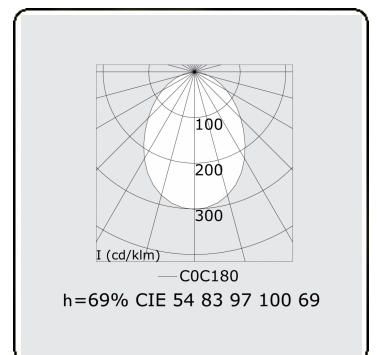

Electric details

Protection class	I
Supply	230V
Control gear box	Current driver DALI/TD

Lamp details

Lamptype	LED 4000K
Wattage	7,1W
Gross luminous flux	7125
Luminaire power	39,3W
Number	5
Lifetime LED module	L80/B10 > 102000h
Color tolerance	MacAdam 3
CRI	>80

Photometric details

UGR	>19
CIE Fluxcode	54 83 97 100 69

Dimensions

A	1410 mm
---	---------

Remarks

Ceiling luminaire - Direct - HO 325mA - satin - ANO

ENERGY

Verrijgbaar op aanvraag.