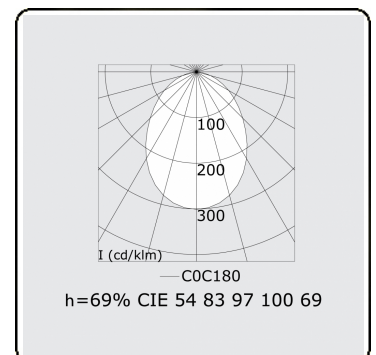

Electric details

Protection class	I
Supply	230V
Control gear box	Current driver DALI/TD

Lamp details

Lamptype	LED 3000K
Wattage	7,1W
Gross luminous flux	13450
Luminaire power	78,6W
Number	10
Lifetime LED module	L80/B10 > 72000h
Color tolerance	MacAdam 3
CRI	>80

Photometric details

UGR	>19
CIE Fluxcode	54 83 97 100 69

Dimensions

A	2804 mm
---	---------

Remarks

Recessed luminaire (trimless) - Direct - HO 325mA - satin - RAL

ENERGY

Verkrijgbaar op aanvraag.