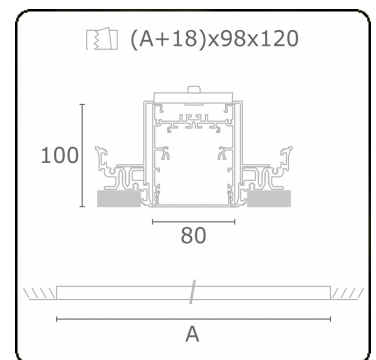

Electric details

Protection class	I
Supply	230V
Control gear box	Current driver DALI/TD

Lamp details

Lamptype	LED 3000K
Wattage	7,1W
Gross luminous flux	13450
Luminaire power	78,6W
Number	10
Lifetime LED module	L80/B10 > 72000h
Color tolerance	MacAdam 3
CRI	>80

Photometric details

UGR	>19
CIE Fluxcode	54 83 97 100 69

Dimensions

A	2804 mm
---	---------

Remarks

Recessed luminaire (trimless) - Direct - HO 325mA - satin - RAL

ENERGY

Verkrijgbaar op aanvraag.