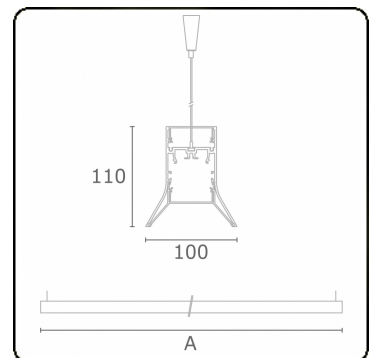

Photometric details

UGR	>19
CIE Fluxcode	56 88 98 99 71
CIE Fluxcode Indirect	00 00 00 00 73

Dimensions

A	1984 mm
---	---------

Remarks

Suspended luminaire - Direct/Indirect - HO 325mA - satin - RAL

ENERGY

Verkrijgbaar op aanvraag.