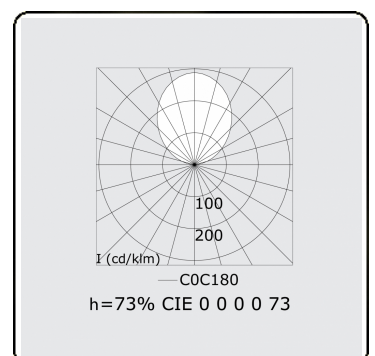

Electric details

Protection class	I
Supply	230V
Control gear box	Current driver

Lamp details

Lamptype	LED 4000K
Wattage	7,1W
Gross luminous flux	18525
Luminaire power	102,2W
Number	13
Lifetime LED module	L80/B10 > 102000h
Color tolerance	MacAdam 3
CRI	>80

Photometric details

UGR	>19
CIE Fluxcode	56 88 98 99 71
CIE Fluxcode Indirect	00 00 00 00 73

Dimensions

A	1984 mm
---	---------

Remarks

Suspended luminaire - Direct/Indirect - HO 325mA - satin - RAL

ENERGY

Verkrijgbaar op aanvraag.