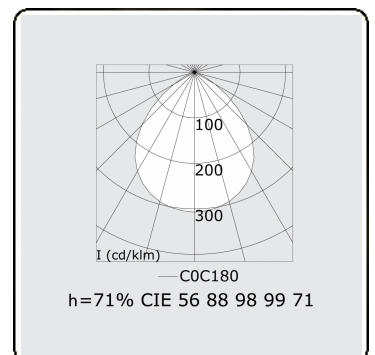

Electric details

Protection class	I
Supply	230V
Control gear box	Current driver

Lamp details

Lamptype	LED 4000K
Wattage	7,1W
Gross luminous flux	18525
Luminaire power	102,2W
Number	13
Lifetime LED module	L80/B10 > 102000h
Color tolerance	MacAdam 3
CRI	>80

Photometric details

UGR	>19
CIE Fluxcode	56 88 98 99 71
CIE Fluxcode Indirect	00 00 00 00 73

Dimensions

A	1984 mm
---	---------

Remarks

Suspended luminaire - Direct/Indirect - HO 325mA - satin - RAL

ENERGY

Verkrijgbaar op aanvraag.