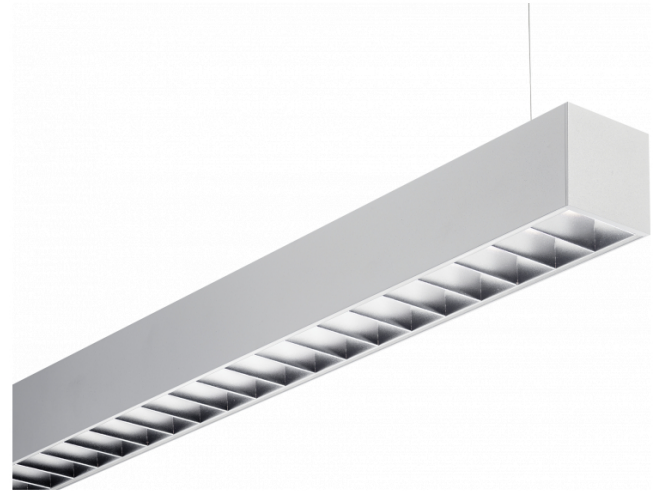

Rekta 65x65 Direct - VDT - HO 150mA - ANO  
04.94024574-0001

**Fixture details**

Mounting	Pendant
Light emission	Direct
Fitting cover	VDT louvre
Protection rate	IP 20
Housing	Aluminium
Finish	anodized finish
Certificates	CE, ISO 9001

**Electric details**

Protection class	I
Supply	230V
Control gear box	Current driver DALI/TD

**Lamp details**

Lamptype	LED 4000K
Wattage	3,2W
Gross luminous flux	4725
Luminaire power	24,6W
Number	7
Lifetime LED module	L80/B10 > 102000h
Color tolerance	MacAdam 3
CRI	>80

**Photometric details**

UGR	<19
CIE Fluxcode	80 99 100 100 76

**Dimensions**

A	1970 mm
---	---------

**Remarks**

Suspended luminaire - Direct - HO 150mA - VDT - ANO

**ENERGY**

Verrijgbaar op aanvraag.