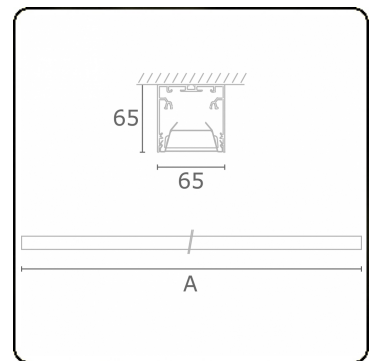

Rekta 65x65 Direct - VDT - HO 150mA - ANO
05.94024574-0001

Fixture details

Mounting	Ceiling
Light emission	Direct
Fitting cover	VDT louvre
Protection rate	IP 20
Housing	Aluminium
Finish	anodized finish
Certificates	CE, ISO 9001

Electric details

Protection class	I
Supply	230V
Control gear box	Current driver DALI/TD

Lamp details

Lamptype	LED 4000K
Wattage	3,2W
Gross luminous flux	4690
Luminaire power	24,6W
Number	7
Lifetime LED module	L80/B10 > 72000h
Color tolerance	MacAdam 3
CRI	>80

Photometric details

UGR	<19
CIE Fluxcode	80 99 100 100 76

Dimensions

A	1970 mm
---	---------

Remarks

Ceiling luminaire - Direct - HO 150mA - VDT - ANO

ENERGY

Verrijgbaar op aanvraag.