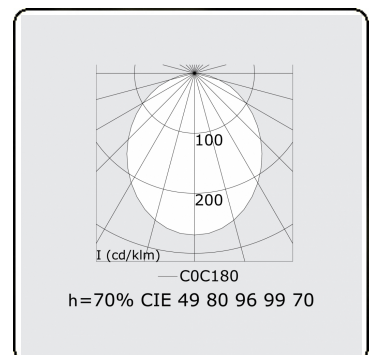

Electric details

Protection class	I
Supply	230V
Control gear box	Current driver

Lamp details

Lamptype	LED 3000K
Wattage	7,1W
Gross luminous flux	13450
Luminaire power	78,6W
Number	10
Lifetime LED module	L80/B10 > 102000h
Color tolerance	MacAdam 3
CRI	>80

Photometric details

UGR	>19
CIE Fluxcode	49 80 96 100 70

Dimensions

A	2810 mm
---	---------

Remarks

Ceiling luminaire - Direct - HO 325mA - satin - RAL

ENERGY

Verrijgbaar op aanvraag.