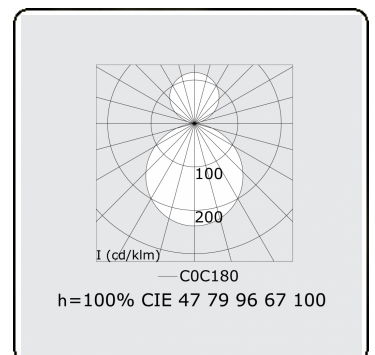

Electric details

Protection class	I
Supply	230V
Control gear box	Current driver

Lamp details

Lamptype	LED 4000K
Wattage	87W
Luminaire power	87W
Luminaire luminous flux	13120
Number	1
Lifetime LED module	L80/B10 = 50000h
Color tolerance	MacAdam 3
CRI	>80

Photometric details

UGR	>19
CIE Fluxcode	47 78 95 57 100

Dimensions

A	600 mm
---	--------

Remarks

Ceiling luminaire - Direct/Indirect - satin - MO - RAL 9006

ENERGY

Verrijgbaar op aanvraag.