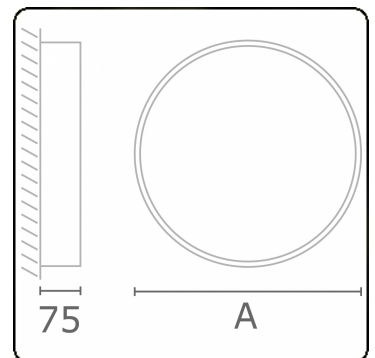

Electric details

Protection class	I
Supply	230V
Control gear box	Power supply touch-dim

Lamp details

Lamptype	LED 4000K
Wattage	13W
Luminaire power	13W
Luminaire luminous flux	1790
Number	1
Lifetime LED module	L80/B10 = 50000h
Color tolerance	MacAdam 3
CRI	>80

Photometric details

UGR	>19
CIE Fluxcode	47 78 95 100 100

Dimensions

A	400 mm
---	--------

Remarks

Ceiling luminaire - Direct - satin - LO - IP54 - RAL 9003

ENERGY

Verkrijgbaar op aanvraag.