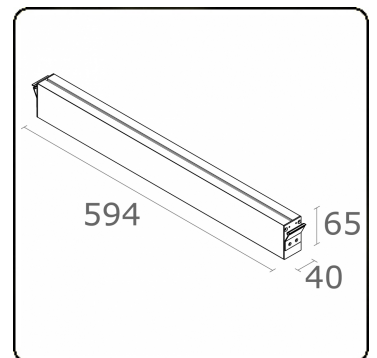

Maze - I - Surface-mounted - satin - HO 150mA - RAL
05.18007524-9999

Fixture details

Mounting	Ceiling
Light emission	Direct
Fitting cover	satin diffusor
Protection rate	IP 20
Housing	Aluminium
Finish	RAL colour at your choice
Certificates	CE, ISO 9001

Electric details

Protection class	I
Supply	230V
Control gear box	Power supply DALI - 2 supply points

Lamp details

Lamptype	LED 4000K
Wattage	3,2W
Gross luminous flux	1350
Luminaire power	7W
Number	2
Lifetime LED module	L80/B10 > 102000h
Color tolerance	MacAdam 3
CRI	80

Photometric details

CIE Fluxcode	49 80 96 100 66

ENERGY

Verkrijgbaar op aanvraag.

Disponible sur demande.

Available on request.

Auf Anfrage.

WXYZ
kWh/1000h

MULTILINE®

2019/2015