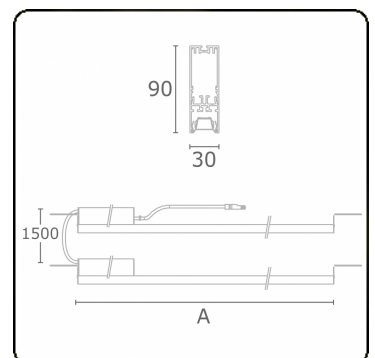

Electric details

Protection class	I
Supply	230V
Control gear box	Current driver

Lamp details

Lamptype	LED 4000K
Wattage	5,7W
Gross luminous flux	2 x 7000
Luminaire power	87,8W
Number	2 x 7
Lifetime LED module	L80/B10 > 72000h
Color tolerance	MacAdam 3
CRI	>80

Photometric details

UGR	17,0/18,2
CIE Fluxcode	90 99 100 100 68

Dimensions

A	1964 mm
---	---------

Remarks

VDT louvre 500mA

ENERGY

Verkrijgbaar op aanvraag.