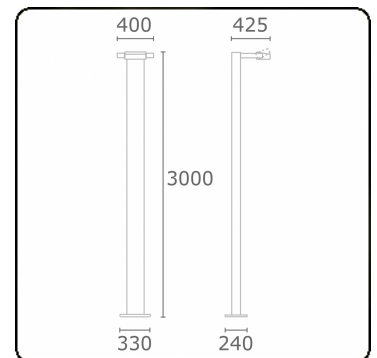

Gardo-1
35.01194-9905

Fixture details

Mounting	Ground
Light emission	Direct
Fitting cover	Glass
Protection rate	IP 54
Housing	Aluminium
Finish	RAL 9011 graphite black textured
Certificates	CE, ISO 9001

Electric details

Protection class	I
Supply	230V
Control gear box	Current driver

Lamp details

Lamptype	LED 4000K
Wattage	24W
Gross luminous flux	2560
Luminaire power	29W
Number	1
Lifetime LED module	L80/B10 = 50000h
Color tolerance	MacAdam 3
CRI	85

Photometric details

CIE Fluxcode	53 83 97 99 73

Remarks

including connection door with fuse - TC-D and LED with sandblasted glass, other light sources with clear glass

ENERGY

A ▶
B ▶ **Verkrijgbaar op aanvraag.**
C ▶ **Disponible sur demande.**
D ▶
E ▶ **Available on request.**
F ▶
G ▶ **Auf Anfrage.**

WXYZ
kWh/1000h

MULTILINE® 2019/2015