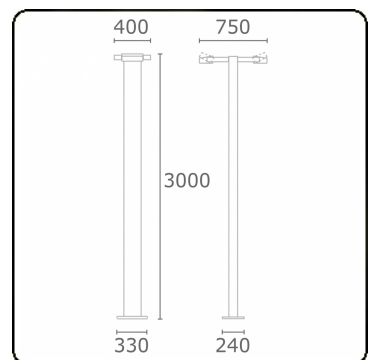

Gardo-2
35.01294-9910

Fixture details

Mounting	Ground
Light emission	Direct
Fitting cover	Glass
Protection rate	IP 54
Housing	Aluminium
Finish	RAL 9016 traffic white textured
Certificates	CE, ISO 9001

Electric details

Protection class	I
Supply	230V
Control gear box	Current driver

Lamp details

Lamptype	LED 4000K
Wattage	24W
Gross luminous flux	5120
Luminaire power	2x29W
Number	2
Lifetime LED module	L80/B10 = 50000h
Color tolerance	MacAdam 3
CRI	85

Photometric details

CIE Fluxcode	53 83 97 99 73

Remarks

including connection door with fuse - TC-D and LED with sandblasted glass, other light sources with clear glass

ENERGY

A ▶
B ▶ Verkrijgbaar op aanvraag.
C ▶ Disponible sur demande.
D ▶
E ▶ Available on request.
F ▶ Auf Anfrage.
G ▶

WXYZ
kWh/1000h

MULTILINE® 2019/2015