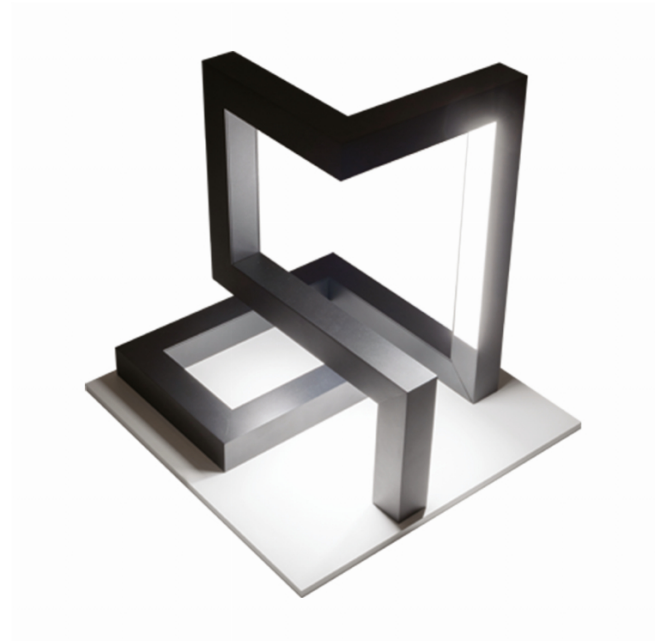

M1-E
35.14013-9905

Fixture details

Mounting	Ground
Light emission	Direct
Fitting cover	satin diffusor
Protection rate	IP 65
Housing	Aluminium
Finish	RAL 9011 graphite black textured
Certificates	CE, ISO 9001

Electric details

Protection class	I
Supply	230V
Control gear box	Current driver

Lamp details

Lamptype	LED 3000K
Wattage	14,4W
Gross luminous flux	1120
Luminaire power	15,8W
Number	1
Lifetime LED module	L80/B10 = 30000h
Color tolerance	MacAdam 3
CRI	80

Photometric details

CIE Fluxcode	49 80 96 100 66

ENERGY

Verrijgbaar op aanvraag.

Disponible sur demande.

Available on request.

Auf Anfrage.

WXYZ
kWh/1000h

MULTILINE® 2019/2015