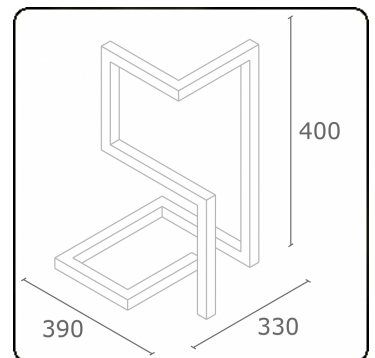

M1-E
35.14013-9905

Fixture details

Mounting	Ground
Light emission	Direct
Fitting cover	satin diffusor
Protection rate	IP 65
Housing	Aluminium
Finish	RAL 9011 graphite black textured
Certificates	CE, ISO 9001

Electric details

Protection class	I
Supply	230V
Control gear box	Current driver

Lamp details

Lamptype	LED 3000K
Wattage	14,4W
Gross luminous flux	1120
Luminaire power	15,8W
Number	1
Lifetime LED module	L80/B10 = 30000h
Color tolerance	MacAdam 3
CRI	80

Photometric details

CIE Fluxcode	49 80 96 100 66

ENERGY

Verrijgbaar op aanvraag.

Disponible sur demande.

Available on request.

Auf Anfrage.

WXYZ
kWh/1000h

MULTILINE® 2019/2015