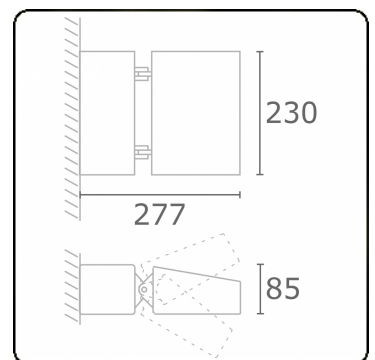

Photometric details

CIE Fluxcode	53 83 97 99 73

Remarks

direct light output

ENERGY

A
Verkrijgbaar op aanvraag.
B
Disponible sur demande.
C
D
Available on request.
E
F
Auf Anfrage.
G

WXYZ
kWh/1000h

MULTILINE® 2019/2015