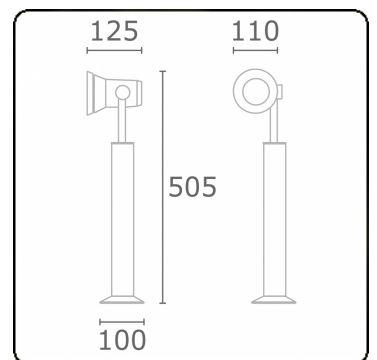

Spy-1 - support - height 450mm
35.11150-9905

Fixture details

Mounting	Ground
Light emission	Spotlight
Fitting cover	Glass
Protection rate	IP 54
Housing	Aluminium
Finish	RAL 9011 graphite black textured
Certificates	CE, ISO 9001

Electric details

Protection class	I
Supply	230V

Lamp details

Lamptype	LED MR16
Wattage	-
Socket	GU10
Number	1

ENERGY

Verkrijgbaar op aanvraag.

Disponible sur demande.

Available on request.