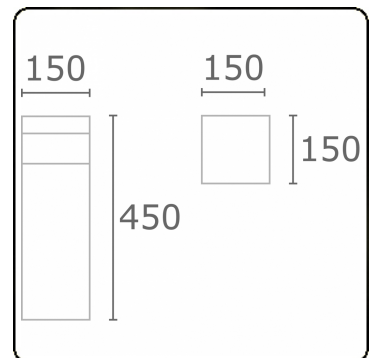

Photometric details

CIE Fluxcode	13 37 67 50 51

ENERGY

Verrijgbaar op aanvraag.

Disponible sur demande.

Available on request.

Auf Anfrage.

WXYZ
kWh/1000h

MULTILINE® 2019/2015