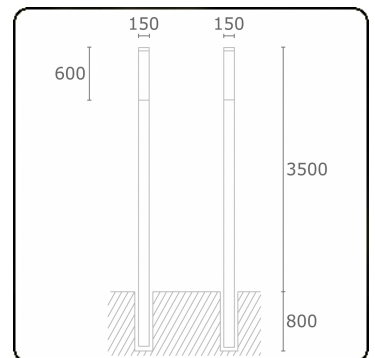

Kubik T3
35.06304-9910

Fixture details

Mounting	Ground
Light emission	Diffus
Fitting cover	Opal diffuser
Protection rate	IP 65
Housing	Aluminium
Finish	RAL 9016 traffic white textured
Certificates	CE, ISO 9001

Electric details

Protection class	I
Supply	230V
Control gear box	Current driver

Lamp details

Lamptype	LED 4000K
Wattage	39,2W
Gross luminous flux	8000
Luminaire power	42,8W
Number	1
Lifetime LED module	L80/B10 > 72000h
Color tolerance	MacAdam 3
CRI	>80

Photometric details

CIE Fluxcode	137 37 67 50 57
--------------	-----------------

Remarks

including connection door with fuse

ENERGY

Verrijgbaar op aanvraag.

Disponible sur demande.

Available on request.