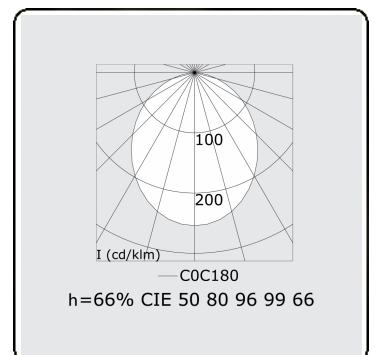

| | |
|---------------------|-------------------|
| Lamptype | LED 3000K |
| Wattage | 4,0W |
| Gross luminous flux | 3600 |
| Luminaire power | 22,0W |
| Number | 5 |
| Lifetime LED module | L80/B10 > 107000h |
| Color tolerance | MacAdam 3 |
| CRI | >80 |

Photometric details

| | |
|--------------|----------------|
| UGR | >19 |
| CIE Fluxcode | 50 80 96 99 66 |

Dimensions

| | |
|---|---------|
| A | 1403 mm |
|---|---------|

Remarks

frosted

ENERGY

Verrijgbaar op aanvraag.