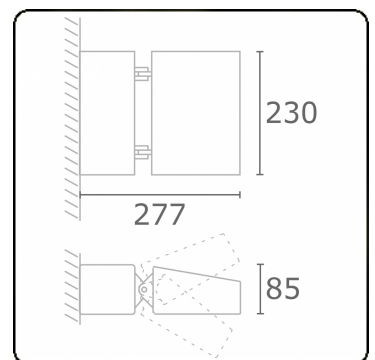

**Murro-2**  
06.12293-7916

**Fixture details**

Mounting	Wall
Light emission	Direct
Fitting cover	Glass
Protection rate	IP 20
Housing	Aluminium
Finish	RAL 7016 anthracite textured
Certificates	CE, ISO 9001

**Electric details**

Protection class	I
Supply	230V
Control gear box	Current driver

**Lamp details**

Lamptype	LED 4000K
Wattage	24W
Gross luminous flux	2560
Luminaire power	29W
Number	1
Lifetime LED module	L80/B10 = 50000h
Color tolerance	MacAdam 3
CRI	85

**Photometric details**

CIE Fluxcode	53 83 97 99 73
--------------	----------------

**Remarks**

direct light output

**ENERGY**

Verrijgbaar op aanvraag.

Disponible sur demande.

Available on request.